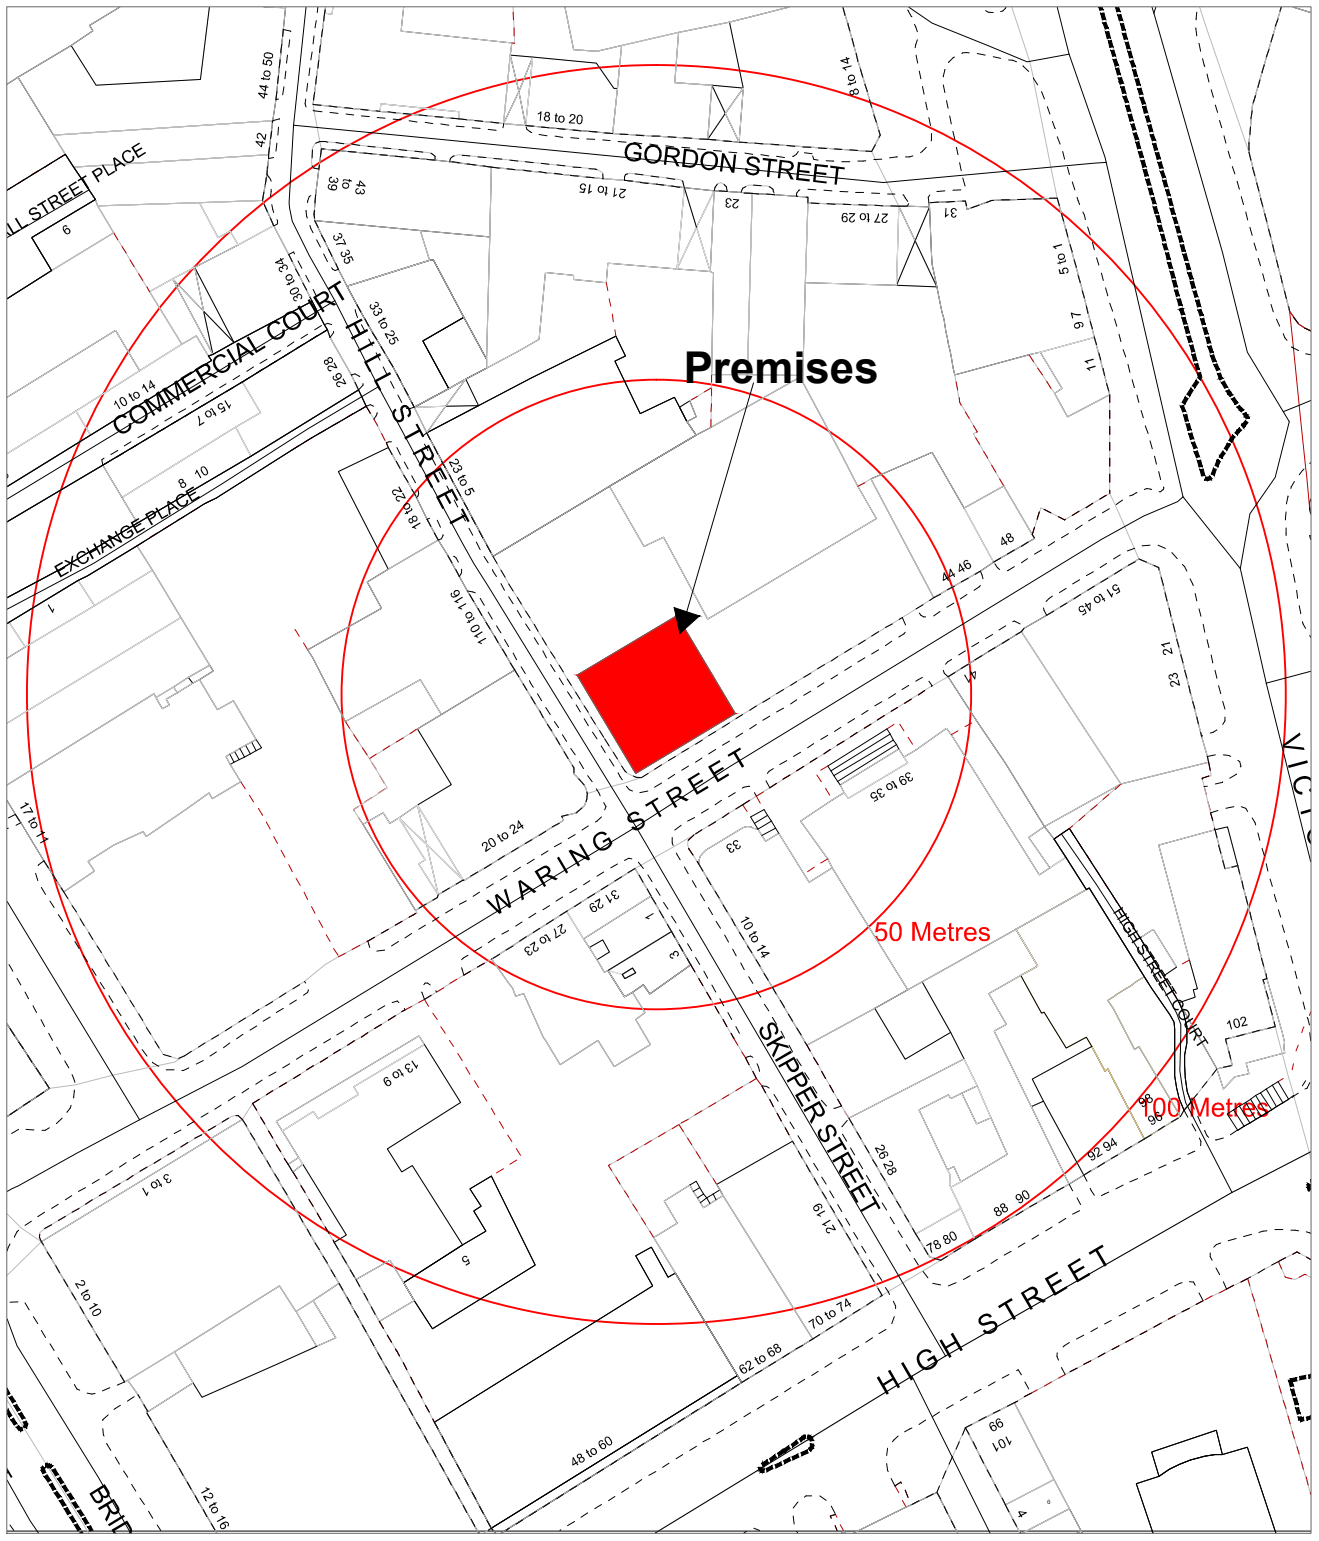

Building Control Service

Belfast Mapping Data v3.0
Prepared by I.S.B.
Based upon the Ordnance Survey
Of Northern Ireland map with the
permission of the Director & Chief Executive.
© CROWN COPYRIGHT 2003

DRAWN BY MT
DATE 13/09/2017

21 Social Hill Street

SCALE 1:1250